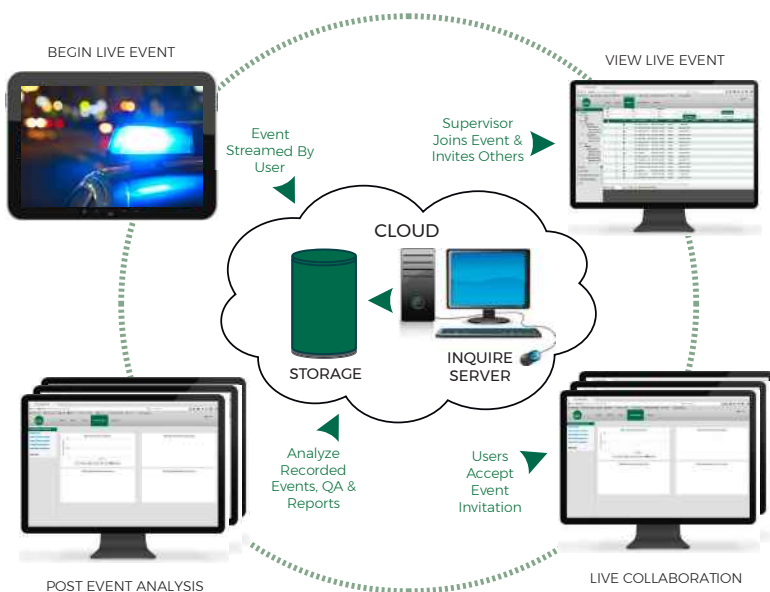

INQUIRE

IQ³

INQUIRE IQ3 IS THE NEW GENERATION OF SOFTWARE FOR INTERVIEWS, INVESTIGATIONS, AND INSPECTIONS.

Inquire creates interviews, investigations, and incidents using an Android or IOS Application. It can also be used as a transcription device. Stream them live, record with bookmarks and notes, create audio and chat conferences, and automatically upload to the Inquire Server. Manage all of your interviews, meetings, investigations, and incidents in one location. Watch them live or later search on date, time, case ID, interviewer/investigator, interviewee, bookmarks, bookmark notes, GPS location, and device ID. In addition, perform QA evaluations and run reports.

IQ3 is integral in eliminating this misinformation effect and serving as a tool for interviewing, scene investigation, and collaboration.

Inquire IQ3 captures both audio and video at the scene of the event in real-time. Used in secure scene investigations, IQ3 enables simple recording, bookmarking, chat, and streaming from any location on an Android or IOS device via Wi-Fi or cell phone service (Based on service carrier). Events are stored and managed in a secure cloud environment for later viewing, reformatting and distribution. Activity and audit reports can also be run to ensure a true "Chain of Custody".